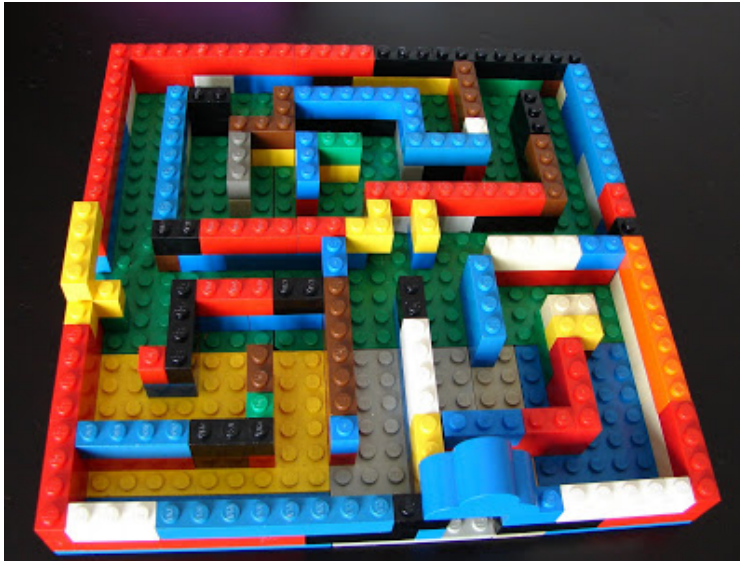

September at Home Family STEM Night

MELS MARBLE MAZE MANIA AVAILABLE TO MUSD FAMILIES

Have fun as a family creating your very own LEGO maze during MELS at home September Family STEM activity. Planning, engineering, testing, problem solving, and designing will all be part of the process. Your take home kit will include a base plate as well as bulk LEGOS to build and rebuild the maze of your dreams!

[Click here to register for project pick-up](#)

CONNECTING MANUFACTURING & ENGINEERING TO LEARNING THROUGH STEM

Pick-up

Location:

Manteca Unified
District Office
2271 W. Louise Ave.
Manteca, CA 95337

Drive Thru